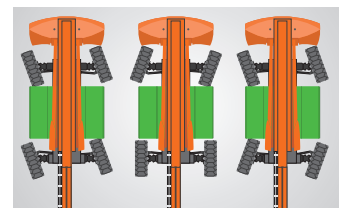

Performance		
S.W.L	454kg	1000lb
Max. Occupants	3	3
Gradeability	30%	30%
Travel Speed(Stowed)	6.0km/h	3.7mph
Travel Speed(Raised)	1.1km/h	0.7mph
Max. Working Slope	X-5°/Y-5°	X-5°/Y-5°
Turret Rotation	360°Continuous	360°Continuous
Platform Rotation	180°	180°
Jib Movement	135°	135°

Standard Items

- 2.31m (7ft 7in) Jib
- Front Oscillating Axle
- Four-Wheel Steering
- Four-Wheel Drive
- Self-Leveling Platform
- 180° Left And Right Swing Platform
- Proportional Joystick Controls
- Thumb Rocker Steer
- Drive Enable
- Ac Power Cord To Platform
- Tilt Alarm
- Descent Alarm
- Flash
- Horn
- Hour Meter
- Integral Integrated Special Drive Axle For Construction Machinery
- 360° Continuous Turntable Rotation
- Positive Traction Four Wheel Drive
- Platform Load Sense System
- Fault Diagnosis System
- Operator Anti-crushing Protection System
- Harsh Environment Kits
- 12V DC Auxiliary Power
- Lithium Battery 80V/420Ah
- Driving Motor 18kW 3243rpm
- Lifting Motor 24kW 2150rpm

Telescopic
Boom-BT

Working
Height-24m

Jib

Electric-E

Rough
Terrain-RT

454kg-Heavy Load

Multiple Steering Modes

Anti Extrusion Device