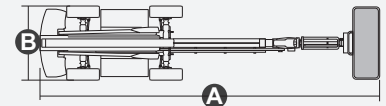

SPECIFICATIONS

Size	Metric	British
Max. Working Height	24.80m	81ft 4in
Max. Platform Height	22.80m	74ft 10in
Max. Operating Range(+0.6m)	17.90m	58ft 9in
Max. Platform Range	17.30m	56ft 9in
Overall Length(Stowed) A	10.25m	33ft 8in
Overall Length(Transport)	10.81m	35ft 6in
Overall Width(Stowed) B	2.50m	8ft 2in
Overall Width(Transport)	2.28m	7ft 6in
Overall Height(Stowed) C	2.87m	9ft 5in
Overall Height(Transport)	2.59m	8ft 6in
Platform Size(Length×Width)	2.44m×0.91m	8ft×3ft
Turntable Tailswing	1.61m	5ft 3in
Ground Clearance D	0.41m	1ft 4in
Wheelbase E	2.80m	9ft 2in
Turning Radius(Inside/Outside)	1.87m/3.22m	6ft 2in/10ft 7in
Tyres	385/45-28	385/45-28

Performance		
S.W.L	454kg	1000lb
Max. Occupants	3	3
Gradeability	30%	30%
Travel Speed(Stowed)	6.0km/h	3.7mph
Travel Speed(Raised)	1.1km/h	0.7mph
Max. Working Slope	X-5°/Y-5°	X-5°/Y-5°
Turret Rotation	360°Continuous	360°Continuous
Platform Rotation	180°	180°
Jib Movement	135°	135°

Weight		
Overall Weight	14300kg	31526lb

Power		
Lithium Battery	80V/420Ah	80V/420Ah
Emergency Power System	12V	12V
Driving Motor	54VAC/18kW	54VAC/18kW
Hydraulic Tank	165L	43gal

LI-ION