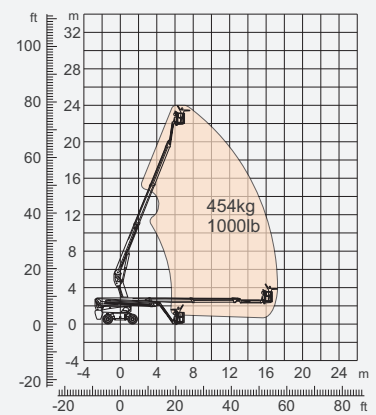

SPECIFICATIONS

Size	Metric	British
Max. Working Height	24.80m	81ft 4in
Max. Platform Height	22.80m	74ft 10in
Max. Operating Range(+0.6m)	17.90m	58ft 9in
Max. Platform Range	17.30m	56ft 9in
Overall Length(Stowed) A	10.25m	33ft 8in
Overall Length(Transport)	10.81m	35ft 6in
Overall Width(Stowed) B	2.50m	8ft 2in
Overall Width(Transport)	2.28m	7ft 6in
Overall Height(Stowed) C	2.87m	9ft 5in
Overall Height(Transport)	2.59m	8ft 6in
Platform Size(Length×Width)	2.44m×0.91m	8ft×3ft
Turntable Tailswing	1.61m	5ft 3in
Ground Clearance D	0.41m	1ft 4in
Wheelbase E	2.80m	9ft 2in
Turning Radius(Inside/Outside)	1.87m/3.22m	6ft 2in/10ft 7in
Tyres	385/45-28	385/45-28

Performance		
S.W.L	454kg	1000lb
Max. Occupants	3	3
Gradeability	30%	30%
Travel Speed(Stowed)	6.0km/h	3.7mph
Travel Speed(Raised)	1.1km/h	0.7mph
Max. Working Slope	X-5°/Y-5°	X-5°/Y-5°
Turret Rotation	360°Continuous	360°Continuous
Platform Rotation	180°	180°
Jib Movement	135°	135°

Weight		
Overall Weight	14300kg	31526lb

Power		
Lithium Battery	80V/420Ah	80V/420Ah
Emergency Power System	12V	12V
Driving Motor	54VAC/18kW	54VAC/18kW
Hydraulic Tank	165L	43gal

LI-ION

Range Of Motion

FEATURES

Telescopic
Boom-BT

Working
Height-24m

Jib

Electric-E

Rough
Terrain-RT

454kg-Heavy Load

Multiple Steering Modes

Anti Extrusion Device