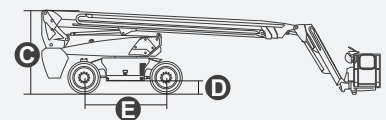

Performance		
S.W.L	454kg	1000lb
Max. Occupants	3	3
Gradeability	30%	30%
Travel Speed(Stowed)	6.0km/h	3.7mph
Travel Speed(Raised)	1.1km/h	0.7mph
Max. Working Slope	X-5°/Y-5°	X-5°/Y-5°
Turret Rotation	360°Continuous	360°Continuous
Platform Rotation	180°	180°
Jib Movement	135°	135°

Weight		
Overall Weight	14300kg	31526lb

Power		
Lithium Battery	80V/420Ah	80V/420Ah
Emergency Power System	12V	12V
Driving Motor	54VAC/18kW	54VAC/18kW
Hydraulic Tank	165L	43gal

LI-ION

Range Of Motion

FEATURES

Standard Items

- 2.31m (7ft 7in) Jib
- Front Oscillating Axle
- Four-Wheel Steering
- Four-Wheel Drive
- Self-Leveling Platform
- 180° Left And Right Swing Platform
- Proportional Joystick Controls
- Thumb Rocker Steer
- Drive Enable
- Ac Power Cord To Platform
- Tilt Alarm
- Descent Alarm
- Flash
- Horn
- Hour Meter
- Integral Integrated Special Drive Axle For Construction Machinery
- 360° Continuous Turntable Rotation
- Positive Traction Four Wheel Drive
- Platform Load Sense System
- Fault Diagnosis System
- Operator Anti-crushing Protection System
- Harsh Environment Kits
- 12V DC Auxiliary Power
- Lithium Battery 80V/420Ah
- Driving Motor 18kW 3243rpm
- Lifting Motor 24kW 2150rpm